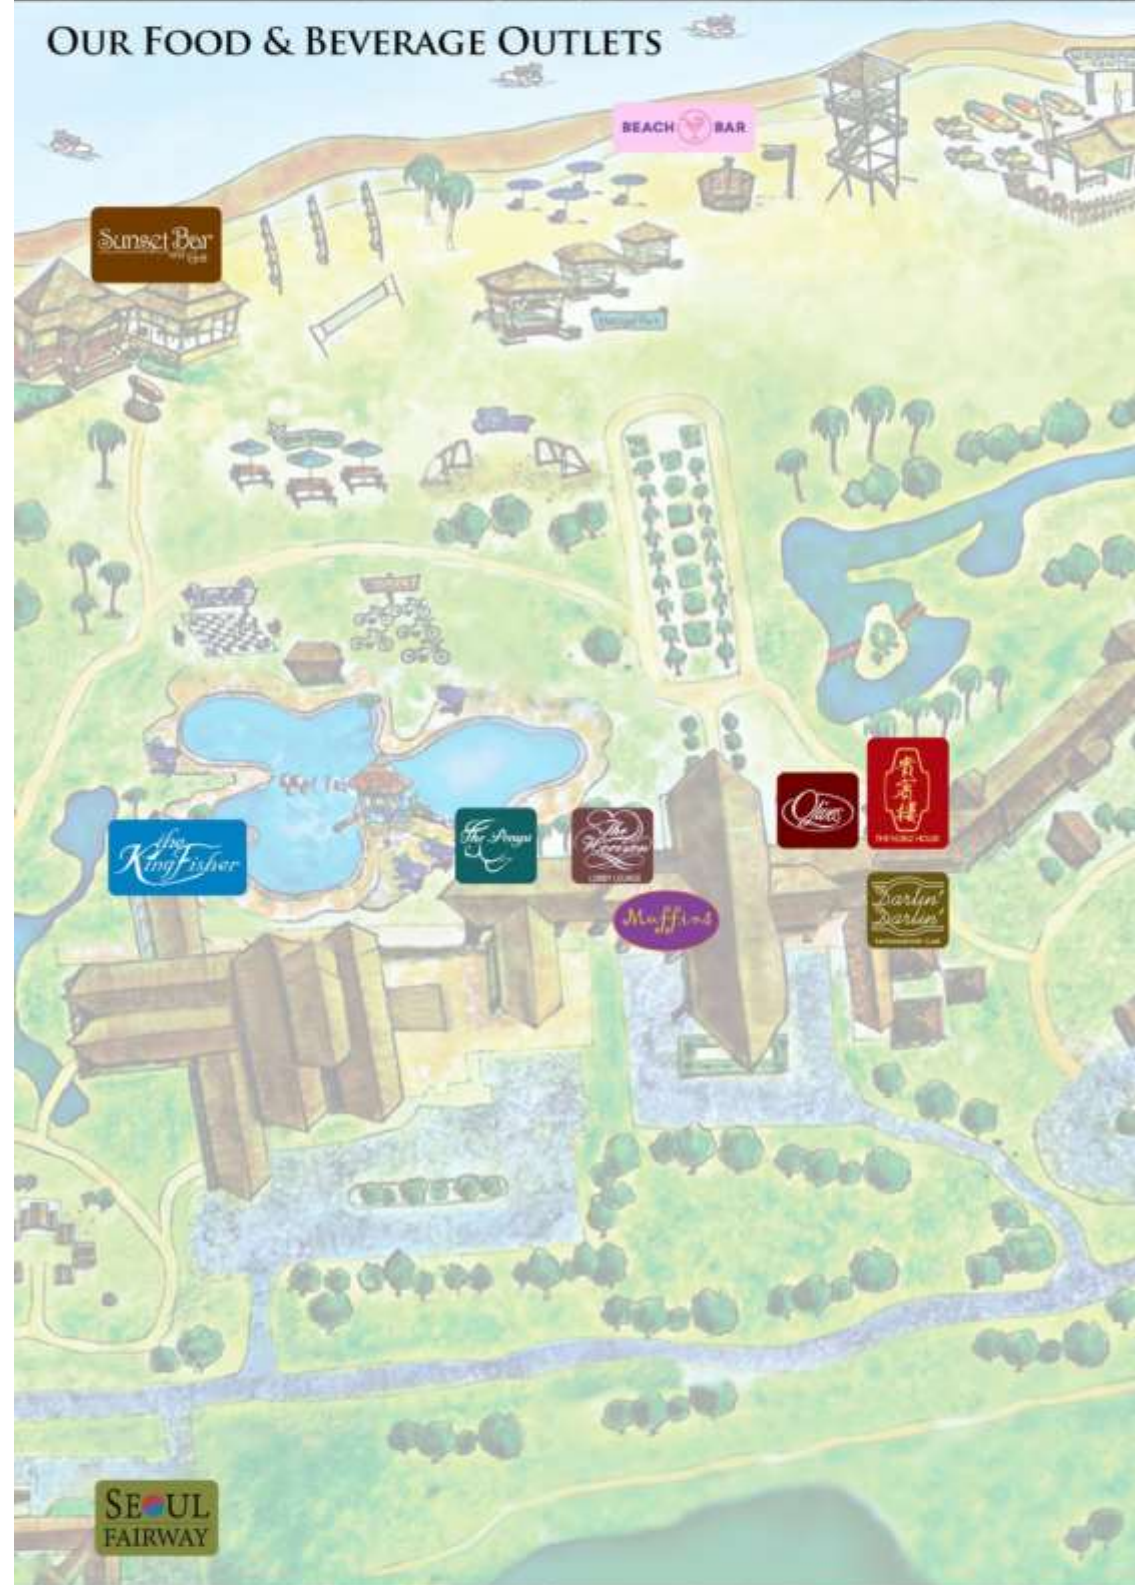

RM55

RM52

OUR FOOD & BEVERAGE OUTLETS

Sunset Bar
ALL DAY

BEACH BAR

The Kingfisher

The Angus

The Regency
LOBBY LOUNGE

Muffins
all day

Qiana

紫雲樓
RESTAURANT

Barley
Brewery

SEOUL
FAIRWAY

nexus
Resort & Spa
K A R A M B U N A I